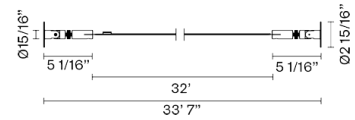

#### Dimensions

#### Description

Wall and ceiling lamp with stainless steel structure. The LED strip can be set up to create direct or indirect light. The strip can be cut to measure.