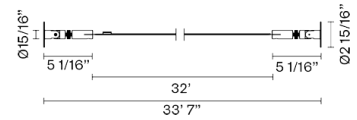

Metro

F49G04A35

Technical Design

Fixture Type

Project Name

Dimensions

Description

Wall and ceiling lamp with stainless steel structure. The LED strip can be set up to create direct or indirect light. The strip can be cut to measure.

Included accessories

2 x 16' LED strips IP65 with 4' wire whips
2 wall attachments
10.3m (33' 7") metal strip

Weight Lamp

Net: 5.51 lb

Packaging

Gross weight: 6.83 lb
Volume: 0.67 ft³
Number of boxes: 1