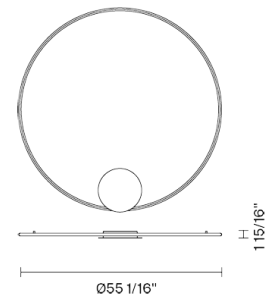

Olympic

F45G08A76

Lorenzo Truant

Fixture Type

Project Name

Description

Pendant lamp with bronze anodised aluminium structure and plastic material diffuser.

Voltage

277V Available

Included accessories

LED
0-10V Dimmable electronic driver

Weight Lamp

Net: 0 lb

Packaging

Gross weight: 0 lb
Volume: 0 ft³
Number of boxes:

Dimensions