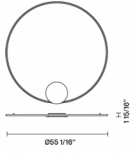

F45 G07 A 01
F45 G07 A 76

LED 120V/24V
x98W-120°
3000K (2700K delivered)
10600lm (5300 delivered lumens) Cri >90
0-10V Dimming

F45 G08 A 01
F45 G08 A 76

LED 120V/24V
1x98W-120°
2700K (2400K delivered)
10600lm (5300 delivered lumens) Cri >90
0-10V Dimming