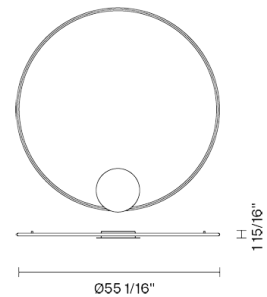

Olympic F45G08A01

Lorenzo Truant

Fixture Type
Project Name

Description

Pendant lamp with white painted aluminium structure and plastic material diffuser.

Voltage
120V/24V

Dimmable
0-10V

Specs
 **DRY**

Light source

LED 1x98W-120°
2700K (2400K delivered)
10600lm (5300 delivered lumens) Cri >90

Notes

277V Available

Included accessories

LED
0-10V Dimmable electronic driver

Weight Lamp

Net: 0 lb

Packaging

Gross weight: 0 lb
Volume: 0 ft³
Number of boxes:

Dimensions

Material

Aluminium - Plastic

Color

White

Other colors available