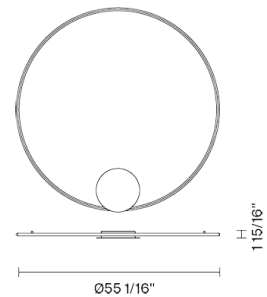

Olympic F45G07A01

Lorenzo Truant

Fixture Type
Project Name

Description

Pendant lamp with white painted aluminium structure and plastic material diffuser.

Voltage
120V

Dimmable
1..10V

Specs
 **DRY**

Light source

LED 1x98W-120°
3000K
10600lm Cri 94

Notes

The front disc can be customized with graphic symbols or logos

Included accessories

LED
Dimmable electronic driver

Dimensions

Material