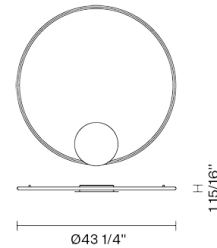

**Olympic**  
**F45G06A01**

Lorenzo Truant

Fixture Type  
Project Name

**Description**

Wall/ceiling lamp with white painted aluminium structure and plastic material diffuser.

**Voltage**  
120V/24V

**Dimmable**  
0-10V

**Weight Lamp**

Net: 0 lb

**Packaging**

Gross weight: 0 lb  
Volume: 0 ft<sup>3</sup>  
Number of boxes:

**Dimensions**

**Material**

Aluminium - Plastic

**Color**