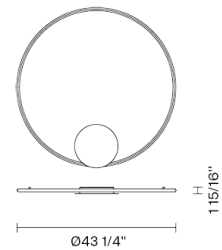

Olympic F45G05A01

Lorenzo Truant

Fixture Type
Project Name

Dimensions

Description

Wall/ceiling lamp with white painted aluminium structure and plastic material diffuser.

Voltage
120V

Dimmable
1..10V

Specs
 **DRY**

Material
Aluminium - Plastic

Light source

LED 1x76W-120°
3000K
8250lm Cri 94

Color
 White

Notes

The front disc can be customized with graphic symbols or logos

Other colors available
Check online www.fabbian.us