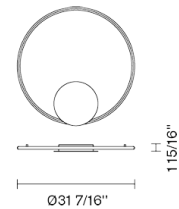

Olympic
F45G04A01

Lorenzo Truant

Fixture Type
Project Name

Description

Wall/ceiling lamp with white painted aluminium structure and plastic material diffuser.

Voltage
120V/24V

Dimmable
0-10V

Specs
 **DRY**

Light source

LED 1x56W-120°
2700K (2400K delivered)
6000lm (3000 delivered lumens) Cri >90

Notes

277V Available

Included accessories

LED
0-10V Dimmable electronic driver

Weight Lamp

Net: 0 lb

Packaging

Gross weight: 0 lb
Volume: 0 ft³
Number of boxes:

Dimensions

Material

Aluminium - Plastic

Color

White

Other colors available