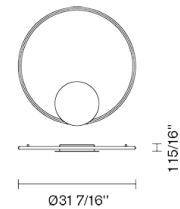

### Weight Lamp

Net: 0 lb

### Packaging

Gross weight: 0 lb  
Volume: 0 ft<sup>3</sup>  
Number of boxes:

### Dimensions