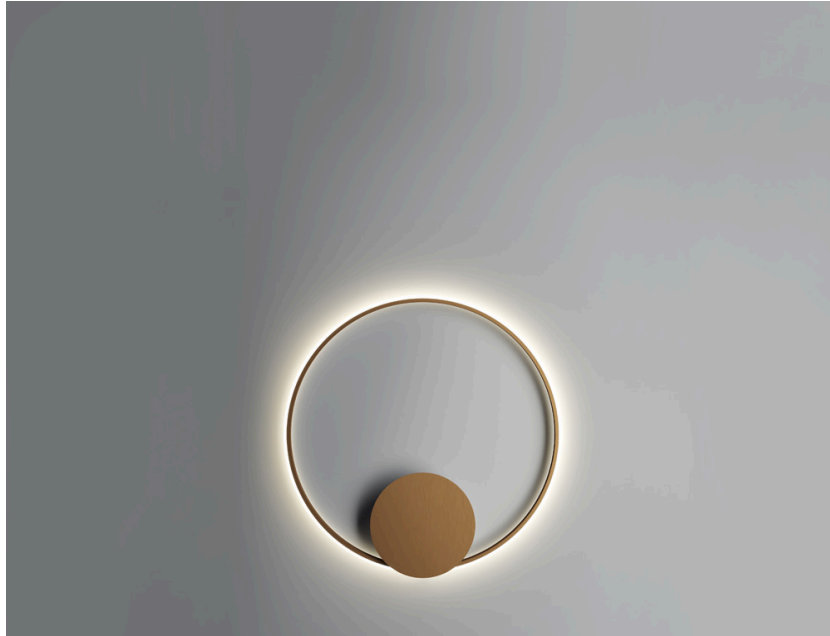

## Olympic F45G03A76

Lorenzo Truant

Fixture Type  
Project Name

### Description

Wall/ceiling lamp with bronze anodised aluminium structure and plastic material diffuser.

**Voltage**  
120V/24V

**Dimmable**  
0-10V

**Specs**  
 **DRY**