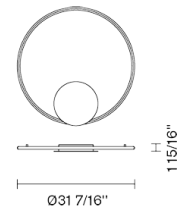

### Dimensions

### Description

Wall/ceiling lamp with white painted aluminium structure and plastic material diffuser.

**Voltage**  
120V

**Dimmable**  
1..10V

**Specs**  
 **DRY**

**Material**  
Aluminium - Plastic