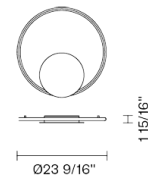

Olympic F45G02A76

Lorenzo Truant

Fixture Type
Project Name

Dimensions

Description

Wall/ceiling lamp with bronze anodised aluminium structure and plastic material diffuser.

Voltage

LED 120V/24V

Dimmable

0-10V

Specs

DRY

Material

Aluminium - Plastic

Light source

LED 1x45W-120°
2700K (2400K delivered)
4500lm (2250 delivered lumens) Cri >90

In the same family

Pendant

Multiple
pendant

Weight Lamp

Net: 0 lb

Packaging

Gross weight: 0 lb
Volume: 0 ft³
Number of boxes:

Olympic F45