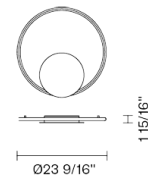

LED
0-10V Dimmable electronic driver

Weight Lamp

Net: 0 lb

Packaging

Gross weight: 0 lb
Volume: 0 ft³
Number of boxes:

Dimensions

Material

Aluminium - Plastic