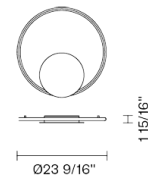

Olympic F45G01A76

Lorenzo Truant

Fixture Type
Project Name

Dimensions

Description

Wall/ceiling lamp with bronze anodised aluminium structure and plastic material diffuser.

Voltage
120V/24V

Dimmable
0-10V

Specs
 **DRY**

Material
Aluminium - Plastic

Light source

LED 1x45W-120°
3000K (2700K delivered)
4500lm (2250 delivered lumens) CRI >90

Color
 Bronze

Notes
277V Available

Other colors available
Check online www.fabbian.us

Included accessories
LED
0-10V Dimmable electronic driver

In the same family

Pendant

Multiple
pendant

Weight Lamp
Net: 0 lb

Packaging
Gross weight: 0 lb
Volume: 0 ft³
Number of boxes:

Olympic F45

Other options