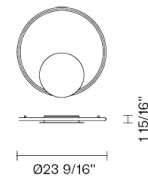

Olympic F45G01A01

Lorenzo Truant

Fixture Type
Project Name

Dimensions

Description

Wall/ceiling lamp with white painted aluminium structure and plastic material diffuser.

Voltage
120V

Dimmable
1..10V

Specs
 **DRY**

Material
Aluminium - Plastic

Light source

LED 1x45W-120°
3000K
4500lm Cri 94

Color
 White

Other colors available
Check online www.fabbian.us

Notes

The front disc can be customized with graphic symbols or logos