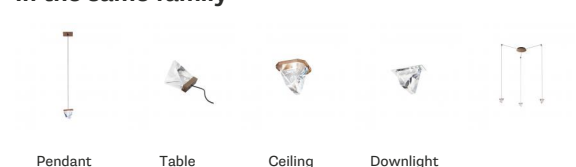

In the same family

Pendant

Table

Ceiling

Downlight