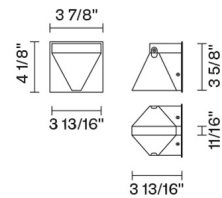

Tripla

F41D01A76

Desall - Devis Busato & Giulia Ciccarese

Fixture Type

Project Name

Dimensions

Description

Wall lamp with transparent crystal diffuser. Bronze painted structure.