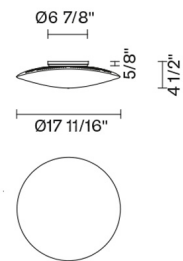

Loop

F35G01A00

Constance Guisset

Fixture Type

Project Name

Dimensions

Description

Wall/ceiling lamp with transparent blown glass diffuser, striped pattern on the top and sandblasted on the bottom. White painted metal structure.