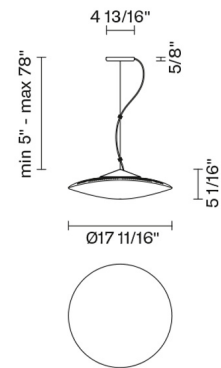

Loop

F35A01A00

Constance Guisset

Fixture Type

Project Name

Dimensions

Description

Pendant lamp with transparent blown glass diffuser, striped on the top part and sandblasted at the bottom. Black painted metal structure.

Voltage

120V

Dimmable

TRIAC

Specs

DRY

Light source

LED 1x17W-120°
3000K
1850 CRI >80