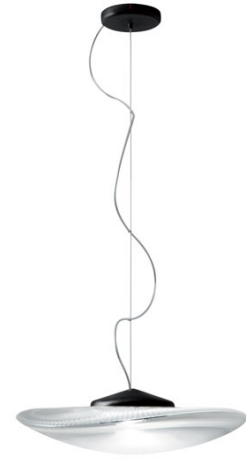

Loop

F35A01A00

Constance Guisset

Fixture Type

Project Name

Dimensions

Description

Pendant lamp with transparent blown glass diffuser, striped on the top part and sandblasted at the bottom. Black painted metal structure.

Voltage

120V

Dimmable

TRIAC

Specs

DRY

Light source

LED 1x17W-120°
3000K
1850 CRI >80

Material

Glass - Metal

Color

Transparent

Other colors available

Check online www.fabbian.us

Notes

Included accessories