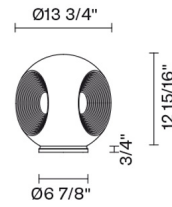

Eyes

F34B01A01

Matali Crasset

Fixture Type
Project Name

Dimensions

Description

Table lamp with satin white blown glass diffuser. White painted metal structure.

Voltage
120V

Socket
1xE26

Specs
 **DRY**

Material
Glass - Metal

Light source

cod. A15229

E26 1x15W

Color

White