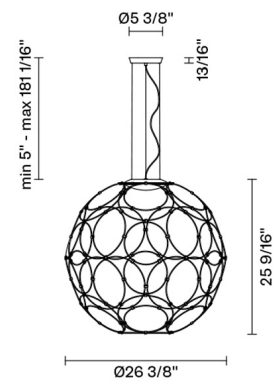

Giro F30A01A01

Formfjord

Fixture Type
Project Name

Description

Pendant lamp with white painted metal fixture.

Voltage
120V

Dimmable
TRIAC

Specs
 DRY

Light source

LED 1x17W-120°
3000K
1850 CRI >80

Notes

Led dimmable 20%-100%

Included accessories

LED

Dimensions

Material
Metal