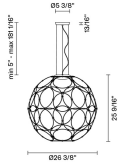

Giro F30

Other options

	code	electrification	technical info
	F30 A01 A 01 F30 A01 A 21	LED 120V 1x17W-120° 3000K 1850 Cri >80	DRY