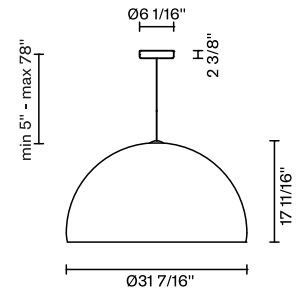

Oru

F25A08A41

Vim & Vigor

Fixture Type

Project Name

Dimensions

Description

Pendant lamp with a full copper structure, burnished outside and polished internally.

Voltage

110V-277V

Dimmable

0..10V

Specs

DRY

Light source

LED 27.8W-120°
3000K
3800lm Cri>90