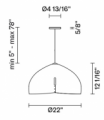

F25 A07 A 41

E26 120V
cod. A15208 3x150W
WHITE 2900K
2100lm
cod. A15229 3x15W
WHITE 3000K
900lm

F25 A03 A 43