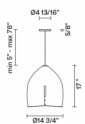

Oru F25

Other options

	code	electrification	technical info
	F25 A01 A 03 F25 A01 A 73	E26 120V cod. A15208 3x150W WHITE 2900K 2100lm cod. A15229 3x15W WHITE 3000K 900lm	DRY

	F25 A03 A 03 F25 A03 A 73	E26 120V cod. A15208 3x150W WHITE 2900K 2100lm cod. A15229 3x15W WHITE 3000K 900lm	DRY