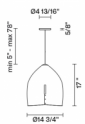

Oru F25

Other options

	code	electrification	technical info
	F25 A01 A 03 F25 A01 A 73	E26 120V cod. A15208 3x150W WHITE 2900K 2100lm cod. A15229 3x15W WHITE 3000K 900lm	DRY