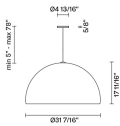

F25 A07 A 41

E26 120V
cod. A15208 3x150W
WHITE 2900K
2100lm
cod. A15229 3x15W
WHITE 3000K
900lm