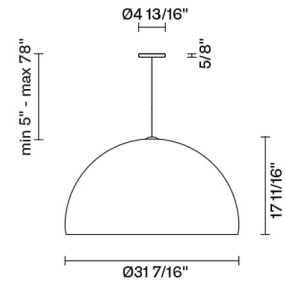

Oru

F25A07A41

Vim & Vigor

Fixture Type

Project Name

Dimensions

Description

Pendant lamp with a full copper structure, burnished outside and polished internally.

Voltage

120V

Socket

3xE26

Specs

DRY

Light source

cod. A15208