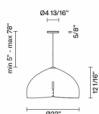

F25 A03 A 03 F25 A03 A 73	E26 120V cod. A15208 3x150W WHITE 2900K 2100lm cod. A15229 3x15W WHITE 3000K 900lm	DRY