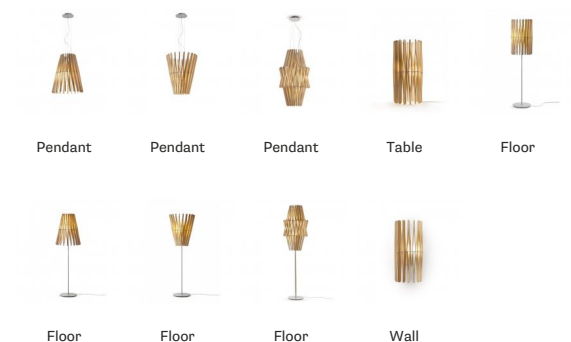

Stick F23A07A69

Matali Crasset

Fixture Type
Project Name

Description

Pendant lamp whose light is discreetly diffused from a frame decorated with laths of Ayous wood. Structure and stem in powderpainted metal, or structure in powder-painted metal with stem in Toulipier wood.

LED

Dimensions

Material
Wood - Metal

Color

 Light wood colour

Other colors available

Check online www.fabbian.us

In the same family