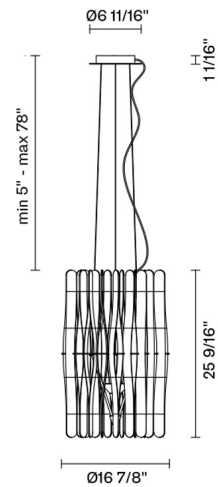

Stick F23A07A69

Matali Crasset

Fixture Type
Project Name

Description

Pendant lamp whose light is discreetly diffused from a frame decorated with laths of Ayous wood. Structure and stem in powderpainted metal, or structure in powder-painted metal with stem in Toulipier wood.

Voltage
120V

Dimmable
TRIAC

Specs
 **DRY**

Light source

LED 1x8.5W-120° 3000K 800 Cri >80	LED 1x17W-120° 3000K 1850 Cri >80
---	---

Notes

Led dimmable 20%-100%

Included accessories

LED

Dimensions

Material
Wood - Metal

Color

 Light wood colour

Other colors available

Check online www.fabbian.us

In the same family

F23 A10 A 69

LED 120V
2x8.5W-120°
3000K
800 Cri >80
2x17W-120°
3000K
1850 Cri >80