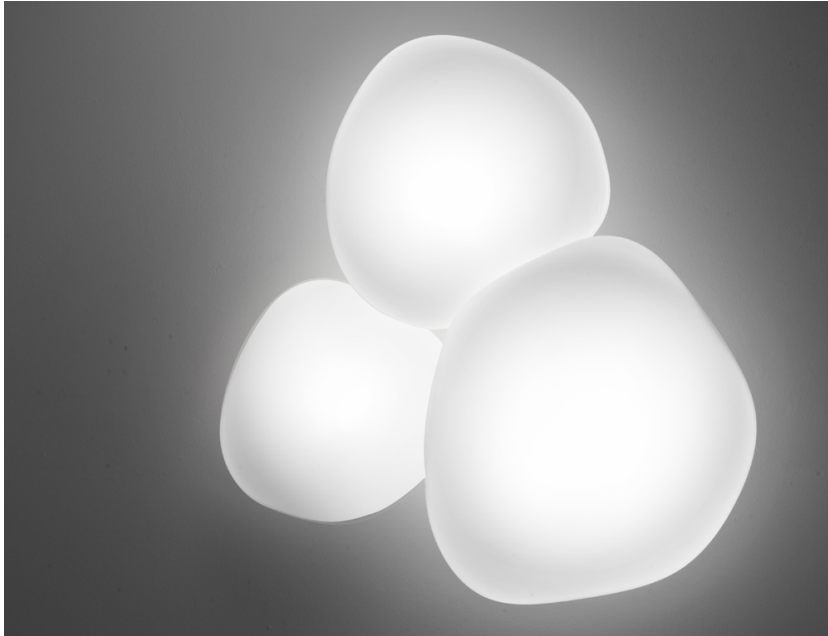

Lumi

F07G41A01

A.Saggia & V.Sommella / D&G Studio

Fixture Type

Project Name

Dimensions

Description

Wall/ceiling lamp with diffuser in satin-finish white blown glass. Supporting structure made of metal or polyester reinforced with glass fibre, painted white.

Voltage

120V

Dimmable

TRIAC

Specs

DRY

Material

Glass - Metal

Light source

LED 1x17W-120°
3000K
1850 CRI >80

Color

White

Other colors available

Check online www.fabbian.us

Notes

Led dimmable 20%-100%