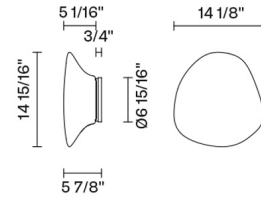

Lumi

F07G41A01

A.Saggia & V.Sommella / D&G Studio

Fixture Type

Project Name

Dimensions

Description

Wall/ceiling lamp with diffuser in satin-finish white blown glass. Supporting structure made of metal or polyester reinforced with glass fibre, painted white.

Voltage

120V

Dimmable

TRIAC

Specs

DRY

Material

Glass - Metal