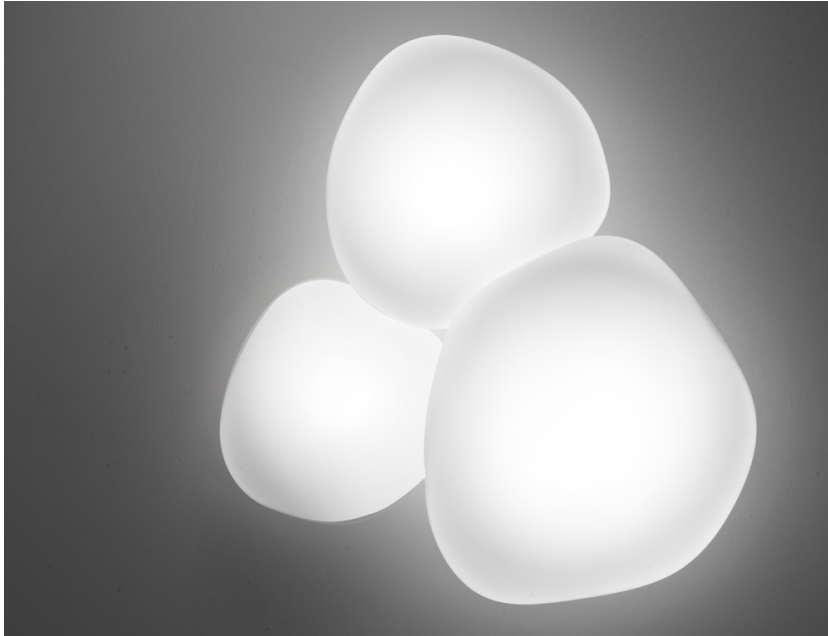

Lumi

F07G39A01

A.Saggia & V.Sommella / D&G Studio

Fixture Type

Project Name

Dimensions

Description

Wall/ceiling lamp with diffuser in satin-finish white blown glass. Supporting structure made of metal or polyester reinforced with glass fibre, painted white.

Voltage

120V

Dimmable

TRIAC

Specs

DRY

Material

Glass - Metal

Light source

LED 1x17W-120°
3000K
1850 CRI >80

Color

White

Other colors available

Check online www.fabbian.us

Notes

Led dimmable 20%-100%