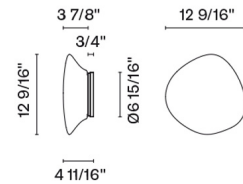

Lumi

F07G39A01

A.Saggia & V.Sommella / D&G Studio

Fixture Type

Project Name

Dimensions

Description

Wall/ceiling lamp with diffuser in satin-finish white blown glass. Supporting structure made of metal or polyester reinforced with glass fibre, painted white.