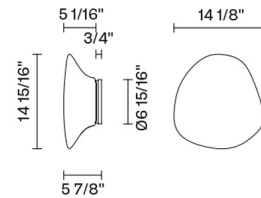

Lumi

F07G17A01

A.Saggia & V.Sommella / D&G Studio

Fixture Type

Project Name

Dimensions

Description

Wall/ceiling lamp with diffuser in satin-finish white blown glass. Supporting structure made of metal or polyester reinforced with glass fibre, painted white.

Voltage

120V

Socket

1xE26

Specs

DRY

Material

Glass - Metal