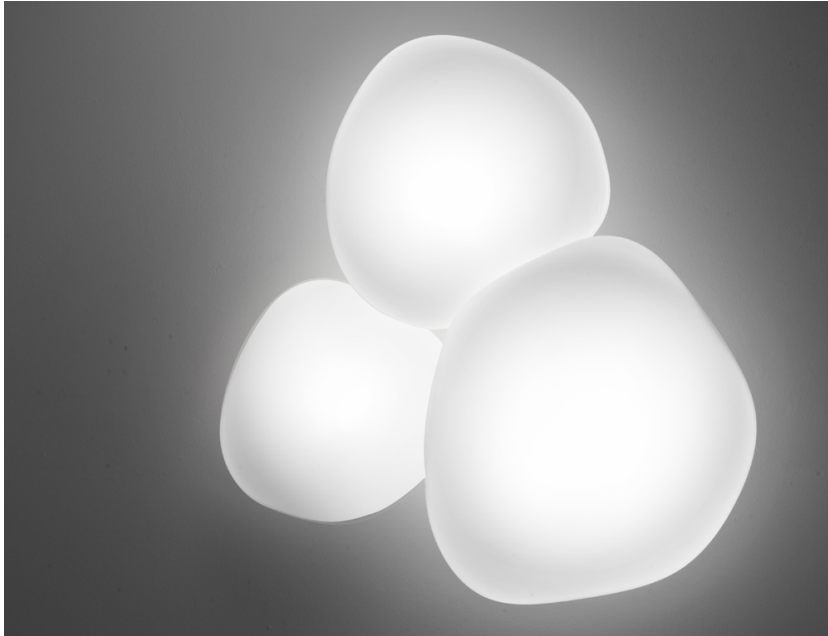

Lumi

F07G17A01

A.Saggia & V.Sommella / D&G Studio

Fixture Type

Project Name

Dimensions

Description

Wall/ceiling lamp with diffuser in satin-finish white blown glass. Supporting structure made of metal or polyester reinforced with glass fibre, painted white.

Voltage

120V

Socket

1xE26

Specs

DRY

Material

Glass - Metal