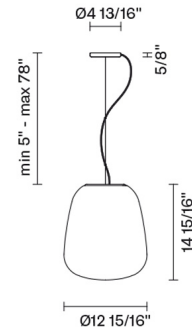

Lumi

F07A15A01

A.Saggia & V.Sommella / D&G Studio

Fixture Type

Project Name

Dimensions

Description

Pendant lamp with diffuser in satin-finish white blown glass. Supporting structure made of metal or polyester reinforced with glass fibre, painted white.

Voltage

120V

Socket

1xE26

Specs

DRY

Material

Glass - Metal