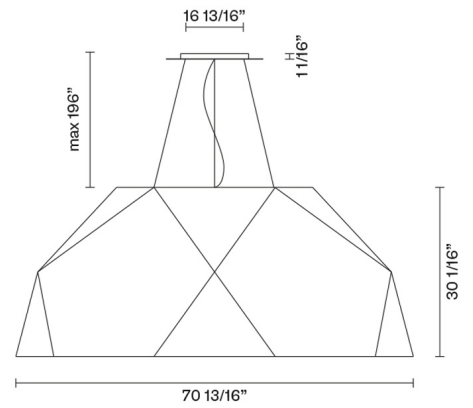

Crio

D81A17A69

Giovanni Minelli

Fixture Type

Project Name

Dimensions

Description

Pendant lamp with aluminium cover, coupled with clear natural wood foil. Diffuser in opaline PMMA.

Voltage
120-277V

Dimmable
0..10V

Specs
 **DRY**

Light source

LED 6x27.8W-120°
3000K
19980lm Cri >80

Material

Aluminum - Wood

Color