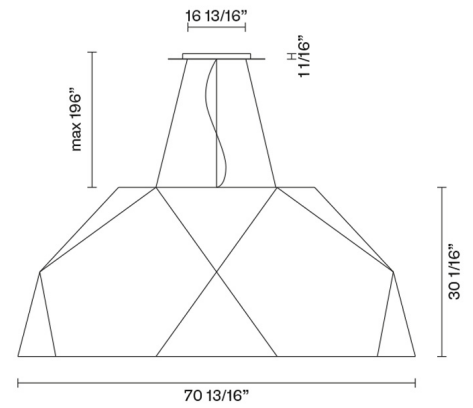

Crio

D81A17A01

Giovanni Minelli

Fixture Type

Project Name

Dimensions

Description

Pendant lamp with mat white painted aluminium. Diffuser in opaline PMMA.

Voltage
120-277V

Dimmable
0..10V

Specs
 **DRY**

Light source

LED 6x27.8W-120°
3000K
19980lm Cri >80

Material
Aluminum

Color
 White

Other colors available
Check online www.fabbian.us