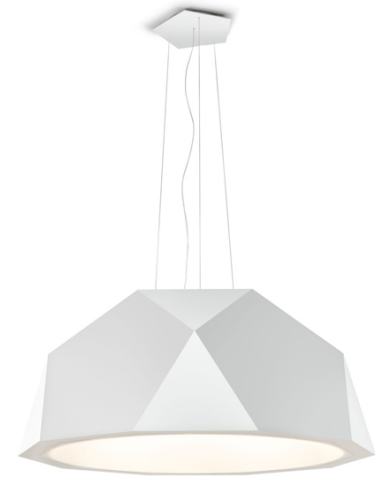

Crio

D81A17A01

Giovanni Minelli

Fixture Type

Project Name

Dimensions

Description

Pendant lamp with mat white painted aluminium. Diffuser in opaline PMMA.

Voltage
120-277V

Dimmable
0..10V

Specs
 **DRY**

Light source

LED 6x27.8W-120°
3000K
19980lm Cri >80

Material
Aluminum

Color
 White

Other colors available
Check online www.fabbian.us