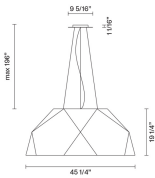

D81 A01 A 01	E26 120V	DRY
	D81 A01 A 48	cod. A15216 x18W	
	D81 A01 A 69	WHITE 2700K 1250lm	

	D81 A13 A 01	LED 120-277V	DRY
	D81 A13 A 48	x27.8W-120°	
	D81 A13 A 69	3000K 16650lm Cri >80