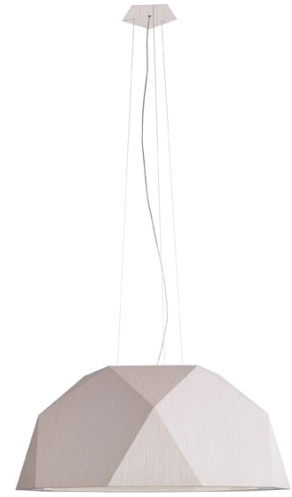

Crio

D81A13A69

Giovanni Minelli

Fixture Type

Project Name

Dimensions

Description

Pendant lamp with aluminium cover, coupled with clear natural wood foil. Diffuser in opaline PMMA.

Voltage

120-277V

Dimmable

0..10V

Specs

DRY

Light source

LED 5x27.8W-120°
3000K
16650lm Cri >80

Notes

Included accessories

LED
Dimmable electronic driver

Material

Aluminum - Wood

Color

Light wood colour

Other colors available