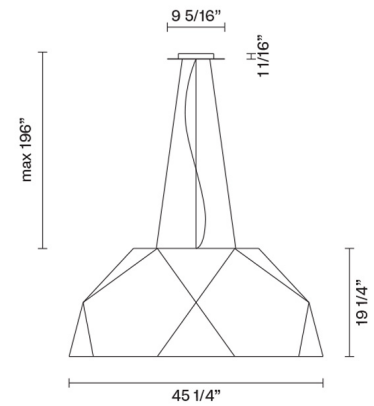

Crio

D81A13A69

Giovanni Minelli

Fixture Type

Project Name

Dimensions

Description

Pendant lamp with aluminium cover, coupled with clear natural wood foil. Diffuser in opaline PMMA.

Voltage

120-277V

Dimmable

0..10V

Specs

DRY

Light source

LED 5x27.8W-120°
3000K
16650lm Cri >80