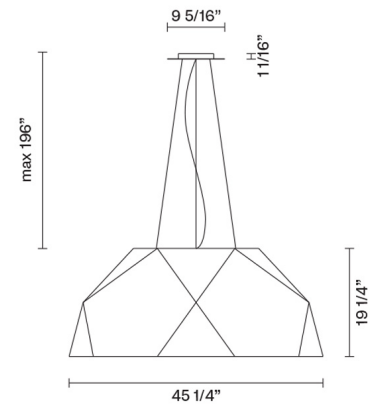

Crio

D81A13A48

Giovanni Minelli

Fixture Type

Project Name

Dimensions

Description

Pendant lamp with aluminium cover, coupled with dark natural wood foil. Diffuser in opaline PMMA.

Voltage
120-277V

Dimmable
0..10V

Specs
 **DRY**

Light source

LED 5x27.8W-120°
3000K
16650lm Cri >80

Notes

Included accessories

LED
Dimmable electronic driver