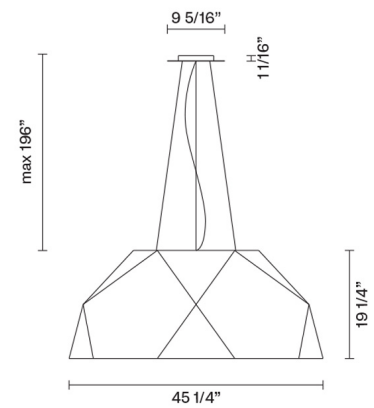

Crio D81A13A01

Giovanni Minelli

Fixture Type
Project Name

Description

Pendant lamp with mat white painted aluminium. Diffuser in opaline PMMA.

Voltage
120-277V

Dimmable
0..10V

Specs
 **DRY**

Light source

LED 5x27.8W-120°
3000K
16650lm Cri >80

Notes

Included accessories

LED
Dimmable electronic driver

Dimensions

Material
Aluminum

Color
 White