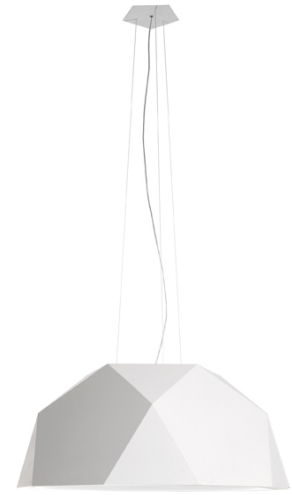

Crio D81A13A01

Giovanni Minelli

Fixture Type
Project Name

Description

Pendant lamp with mat white painted aluminium. Diffuser in opaline PMMA.

Voltage
120-277V

Dimmable
0..10V

Specs
 **DRY**

Light source

LED 5x27.8W-120°
3000K
16650lm Cri >80

Notes

Included accessories

LED
Dimmable electronic driver

Dimensions

Material
Aluminum

Color
 White