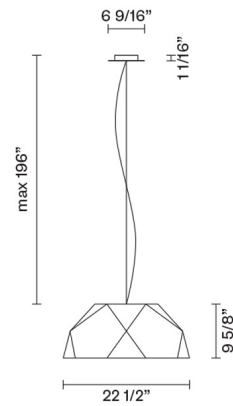

Crio D81A09A69

Giovanni Minelli

Fixture Type
Project Name

Dimensions

Description

Pendant lamp with aluminium cover, coupled with clear natural wood foil. Diffuser in opaline PMMA.

Voltage
120-277V

Dimmable
0..10V

Specs
 **DRY**

Light source

LED 3x17.5W-120°
3000K
6150lm CRI >80

Notes

Included accessories

LED
Dimmable electronic driver

Material

Aluminum - Wood