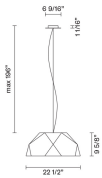

Crio D81A09A69

Giovanni Minelli

Fixture Type
Project Name

Dimensions

Description

Pendant lamp with aluminium cover, coupled with clear natural wood foil. Diffuser in opaline PMMA.

Voltage
120-277V

Dimmable
0..10V

Specs
 **DRY**

Light source

LED 3x17.5W-120°
3000K
6150lm CRI >80

Notes

Included accessories

LED
Dimmable electronic driver

Material

Aluminum - Wood

Color

 Light wood colour

Other colors available

Check online www.fabbian.us

Crio D81

Other options

	code	electrification	technical info
	D81 A09 A 01	LED 120-277V	 DRY
	D81 A09 A 48	x17.5W-120°	
	D81 A09 A 69	3000K 6150lm Cri >80	