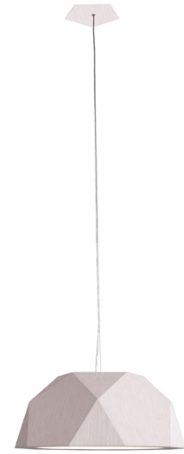

Crio D81A09A69

Giovanni Minelli

Fixture Type
Project Name

Dimensions

Description

Pendant lamp with aluminium cover, coupled with clear natural wood foil. Diffuser in opaline PMMA.

Voltage
120-277V

Dimmable
0..10V

Specs
 **DRY**

Light source

LED 3x17.5W-120°
3000K
6150lm CRI >80

Notes

Included accessories

LED
Dimmable electronic driver

Material

Aluminum - Wood

Color

 Light wood colour

Other colors available

Check online www.fabbian.us

Crio D81

Other options

	code	electrification	technical info
	D81 A09 A 01	LED 120-277V	 DRY
	D81 A09 A 48	x17.5W-120°	
	D81 A09 A 69	3000K 6150lm Cri >80	