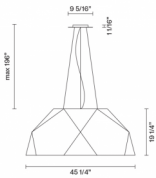

D81 A01 A 01	E26 120V	DRY
	D81 A01 A 48	cod. A15216 x18W	
	D81 A01 A 69	WHITE 2700K 1250lm	

	D81 A13 A 01	LED 120-277V	DRY
	D81 A13 A 48	x27.8W-120°	
	D81 A13 A 69	3000K 16650lm Cri >80