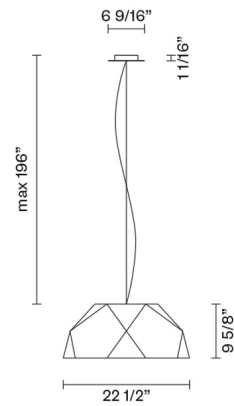

Crio D81A09A48

Giovanni Minelli

Fixture Type
Project Name

Description

Pendant lamp with aluminium cover, coupled with dark natural wood foil. Diffuser in opaline PMMA.

Voltage
120-277V

Dimmable
0..10V

Specs
 **DRY**

Light source

LED 3x17.5W-120°
3000K
6150lm Cri >80

Notes

Included accessories

LED
Dimmable electronic driver

Dimensions

Material

Aluminum - Wood