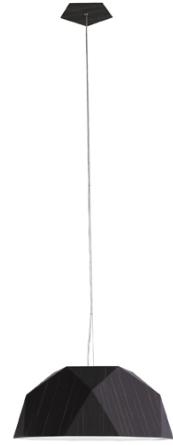

Crio D81A09A48

Giovanni Minelli

Fixture Type
Project Name

Description

Pendant lamp with aluminium cover, coupled with dark natural wood foil. Diffuser in opaline PMMA.

Voltage
120-277V

Dimmable
0..10V

Specs
 **DRY**

Light source

LED 3x17.5W-120°
3000K
6150lm Cri >80

Notes

Included accessories

LED
Dimmable electronic driver

Dimensions

Material

Aluminum - Wood

Color

 Dark wood colour

Other colors available

Check online www.fabbian.us

Crio D81

Other options

	code	electrification	technical info
	D81 A09 A 01	LED 120-277V	 DRY
	D81 A09 A 48	x17.5W-120°	
	D81 A09 A 69	3000K 6150lm CRI >80	
	D81 A01 A 01	E26 120V	 DRY
	D81 A01 A 48	cod. A15216 x18W	
	D81 A01 A 69	WHITE 2700K 1250lm	
	D81 A13 A 01	LED 120-277V	 DRY
	D81 A13 A 48	x27.8W-120°	
	D81 A13 A 69	3000K 16650lm CRI >80	
	D81 A03 A 01	E26 120V	 DRY
	D81 A03 A 48	cod. A15217 x23W	
	D81 A03 A 69	WHITE 2700K 1800lm	
	D81 A17 A 01	LED 120-277V	 DRY
	D81 A17 A 48	x27.8W-120°	
	D81 A17 A 69	3000K 19980lm CRI >80	
