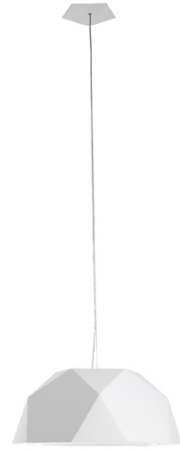

Crio  
**D81A09A01**  
Giovanni Minelli

Fixture Type  
Project Name

## Dimensions

## Description

Pendant lamp with mat white painted aluminium. Diffuser in opaline PMMA.

**Voltage**  
120-277V

**Dimmable**  
0..10V

**Specs**  
 **DRY**