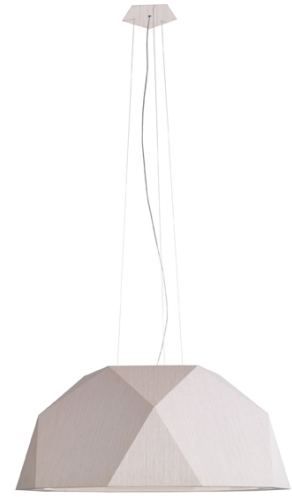

Crio D81A03A69

Giovanni Minelli

Fixture Type
Project Name

Dimensions

Description

Pendant lamp with aluminium cover, coupled with clear natural wood foil. Diffuser in opaline PMMA.

Voltage
120V

Socket
10xE26

Specs
 **DRY**

Light source

cod. A15217

E26 10x23W

Notes

GU24 available upon request

Not included accessories

Bulb

Material

Aluminum - Wood

Color

 Light wood colour

Other colors available

Check online www.fabbian.us

Crio D81

Other options