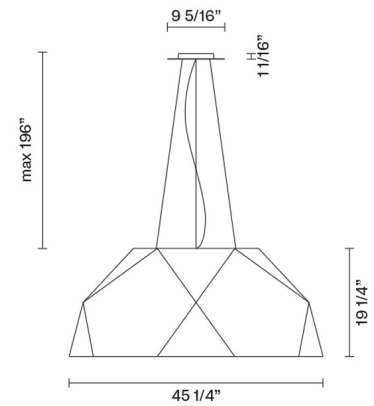

Crio D81A03A69

Giovanni Minelli

Fixture Type
Project Name

Dimensions

Description

Pendant lamp with aluminium cover, coupled with clear natural wood foil. Diffuser in opaline PMMA.

Voltage
120V

Socket
10xE26

Specs
 **DRY**

Light source

cod. A15217

E26 10x23W

Notes

GU24 available upon request

Not included accessories

Bulb