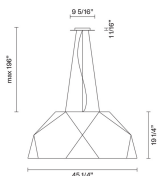

D81 A01 A 01	E26 120V	DRY
D81 A01 A 48	cod. A15216 10x18W	
D81 A01 A 69	WHITE 2700K 1250lm	

	D81 A13 A 01	LED 120-277V	DRY
	D81 A13 A 48	10x27.8W-120°	
	D81 A13 A 69	3000K 16650lm Cri >80