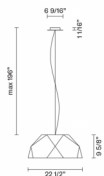

Crio D81

Other options

	code	electrification	technical info
	D81 A09 A 01	LED 120-277V	DRY
	D81 A09 A 48	10x17.5W-120°	
	D81 A09 A 69	3000K 6150lm Cri >80