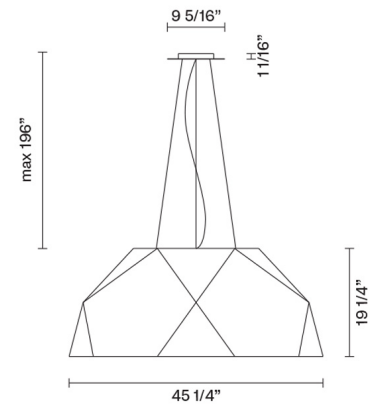

Crio D81A03A48

Giovanni Minelli

Fixture Type
Project Name

Dimensions

Description

Pendant lamp with aluminium cover, coupled with dark natural wood foil. Diffuser in opaline PMMA.

Voltage
120V

Socket
10xE26

Specs
 **DRY**

Light source

cod. A15217

E26 10x23W

Notes

GU24 available upon request

Not included accessories

Bulb