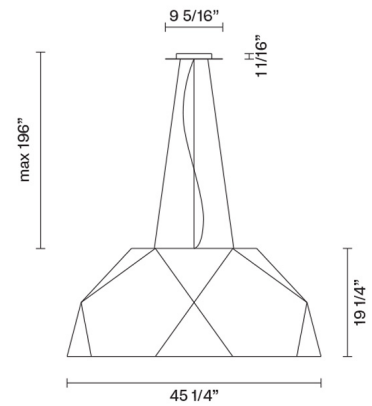

Crio

D81A03A01

Giovanni Minelli

Fixture Type

Project Name

Dimensions

Description

Pendant lamp with mat white painted aluminium. Diffuser in opaline PMMA.

Voltage

120V

Socket

10xE26

Specs

DRY

Light source

cod. A15217