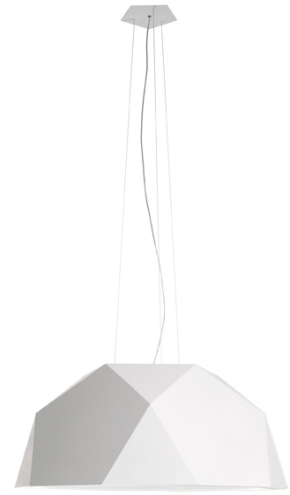

Crio

D81A03A01

Giovanni Minelli

Fixture Type

Project Name

Dimensions

Description

Pendant lamp with mat white painted aluminium. Diffuser in opaline PMMA.

Voltage

120V

Socket

10xE26

Specs

DRY

Light source

cod. A15217

E26 10x23W

Notes

GU24 available upon request

Not included accessories

Bulb

Material

Aluminum

Color