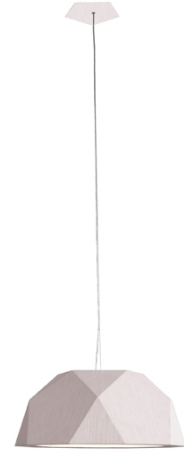

Crio

**D81A01A69**

Giovanni Minelli

Fixture Type

Project Name

## Description

Pendant lamp with aluminium cover, coupled with clear natural wood foil. Diffuser in opaline PMMA.