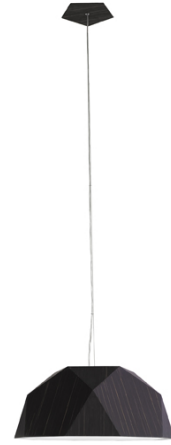

Crio

D81A01A48

Giovanni Minelli

Fixture Type

Project Name

Dimensions

Description

Pendant lamp with aluminium cover, coupled with dark natural wood foil. Diffuser in opaline PMMA.

Voltage

120V

Socket

5xE26

Specs

DRY

Material

Aluminum - Wood

Light source

cod. A15216

E26 5x18W

Color

■ Dark wood colour

Notes

GU24 available upon request

Other colors available