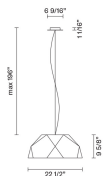

Check online www.fabbian.us

Not included accessories

Bulb

Crio D81

Other options

| | code | electrification | technical info |
|--|---------------------|-------------------------|---|
|  | D81 A09 A 01 | LED 120-277V |  DRY |
| | D81 A09 A 48 | 5x17.5W-120° | |
| | D81 A09 A 69 | 3000K 6150lm Cri >80 | |