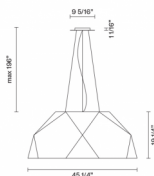

D81 A01 A 01	E26 120V	DRY
	D81 A01 A 48	cod. A15216 5x18W	
	D81 A01 A 69	WHITE 2700K 1250lm	

	D81 A13 A 01	LED 120-277V	DRY
	D81 A13 A 48	5x27.8W-120°	
	D81 A13 A 69	3000K 16650lm Cri >80