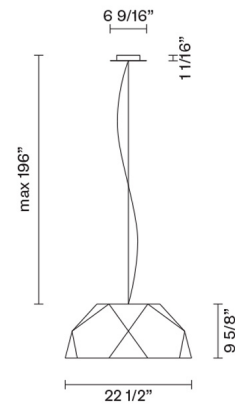

Crio

D81A01A48

Giovanni Minelli

Fixture Type

Project Name

Dimensions

Description

Pendant lamp with aluminium cover, coupled with dark natural wood foil. Diffuser in opaline PMMA.

Voltage

120V

Socket

5xE26

Specs

DRY

Material

Aluminum - Wood