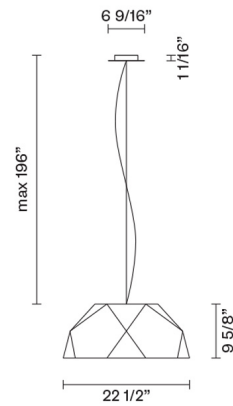

Crio

D81A01A01

Giovanni Minelli

Fixture Type

Project Name

Dimensions

Description

Pendant lamp with mat white painted aluminium. Diffuser in opaline PMMA.

Voltage

120V

Socket

5xE26

Specs

DRY

Material

Aluminum