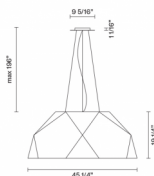

D81 A01 A 01	E26 120V	DRY
D81 A01 A 48	cod. A15216 5x18W	
D81 A01 A 69	WHITE 2700K 1250lm	

	D81 A13 A 01	LED 120-277V	DRY
	D81 A13 A 48	5x27.8W-120°	
	D81 A13 A 69	3000K 16650lm CRI >80