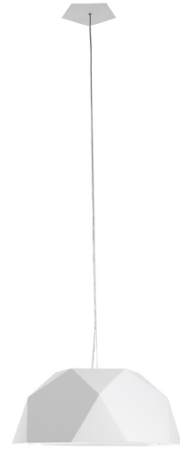

Crio

D81A01A01

Giovanni Minelli

Fixture Type

Project Name

Dimensions

Description

Pendant lamp with mat white painted aluminium. Diffuser in opaline PMMA.

Voltage

120V

Socket

5xE26

Specs

DRY

Material

Aluminum

Light source

cod. A15216

E26 5x18W

Color

White

Notes

GU24 available upon request

Other colors available