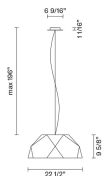

Check online www.fabbian.us

Not included accessories

Bulb

Crio D81

Other options

	code	electrification	technical info
	D81 A09 A 01	LED 120-277V	 DRY
	D81 A09 A 48	5x17.5W-120°	
	D81 A09 A 69	3000K 6150lm CRI >80	