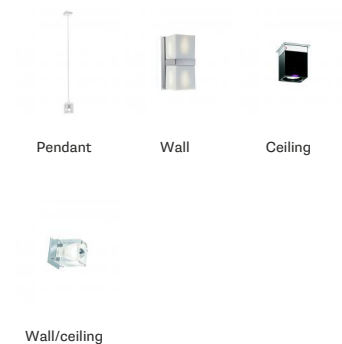

Cubetto D28G03A02

Pamio Design

Fixture Type
Project Name

Dimensions

Description

Wall/ceiling lamp with glass diffuser made of black paste, sandblasted inside. Polished chrome-plated metal structure.

Voltage
120V

Socket
1xGU10

Specs

DRY

Material
Glass - Metal

Light source

GU10 1x50W Max

Color

■ Black

Other colors available

Check online www.fabbian.us

Notes

Not included accessories

Bulb

In the same family

Cubetto D28

Other options