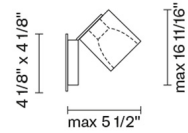

Cubetto D28G03A02

Pamio Design

Fixture Type
Project Name

Dimensions

Description

Wall/ceiling lamp with glass diffuser made of black paste, sandblasted inside. Polished chrome-plated metal structure.

Voltage
120V